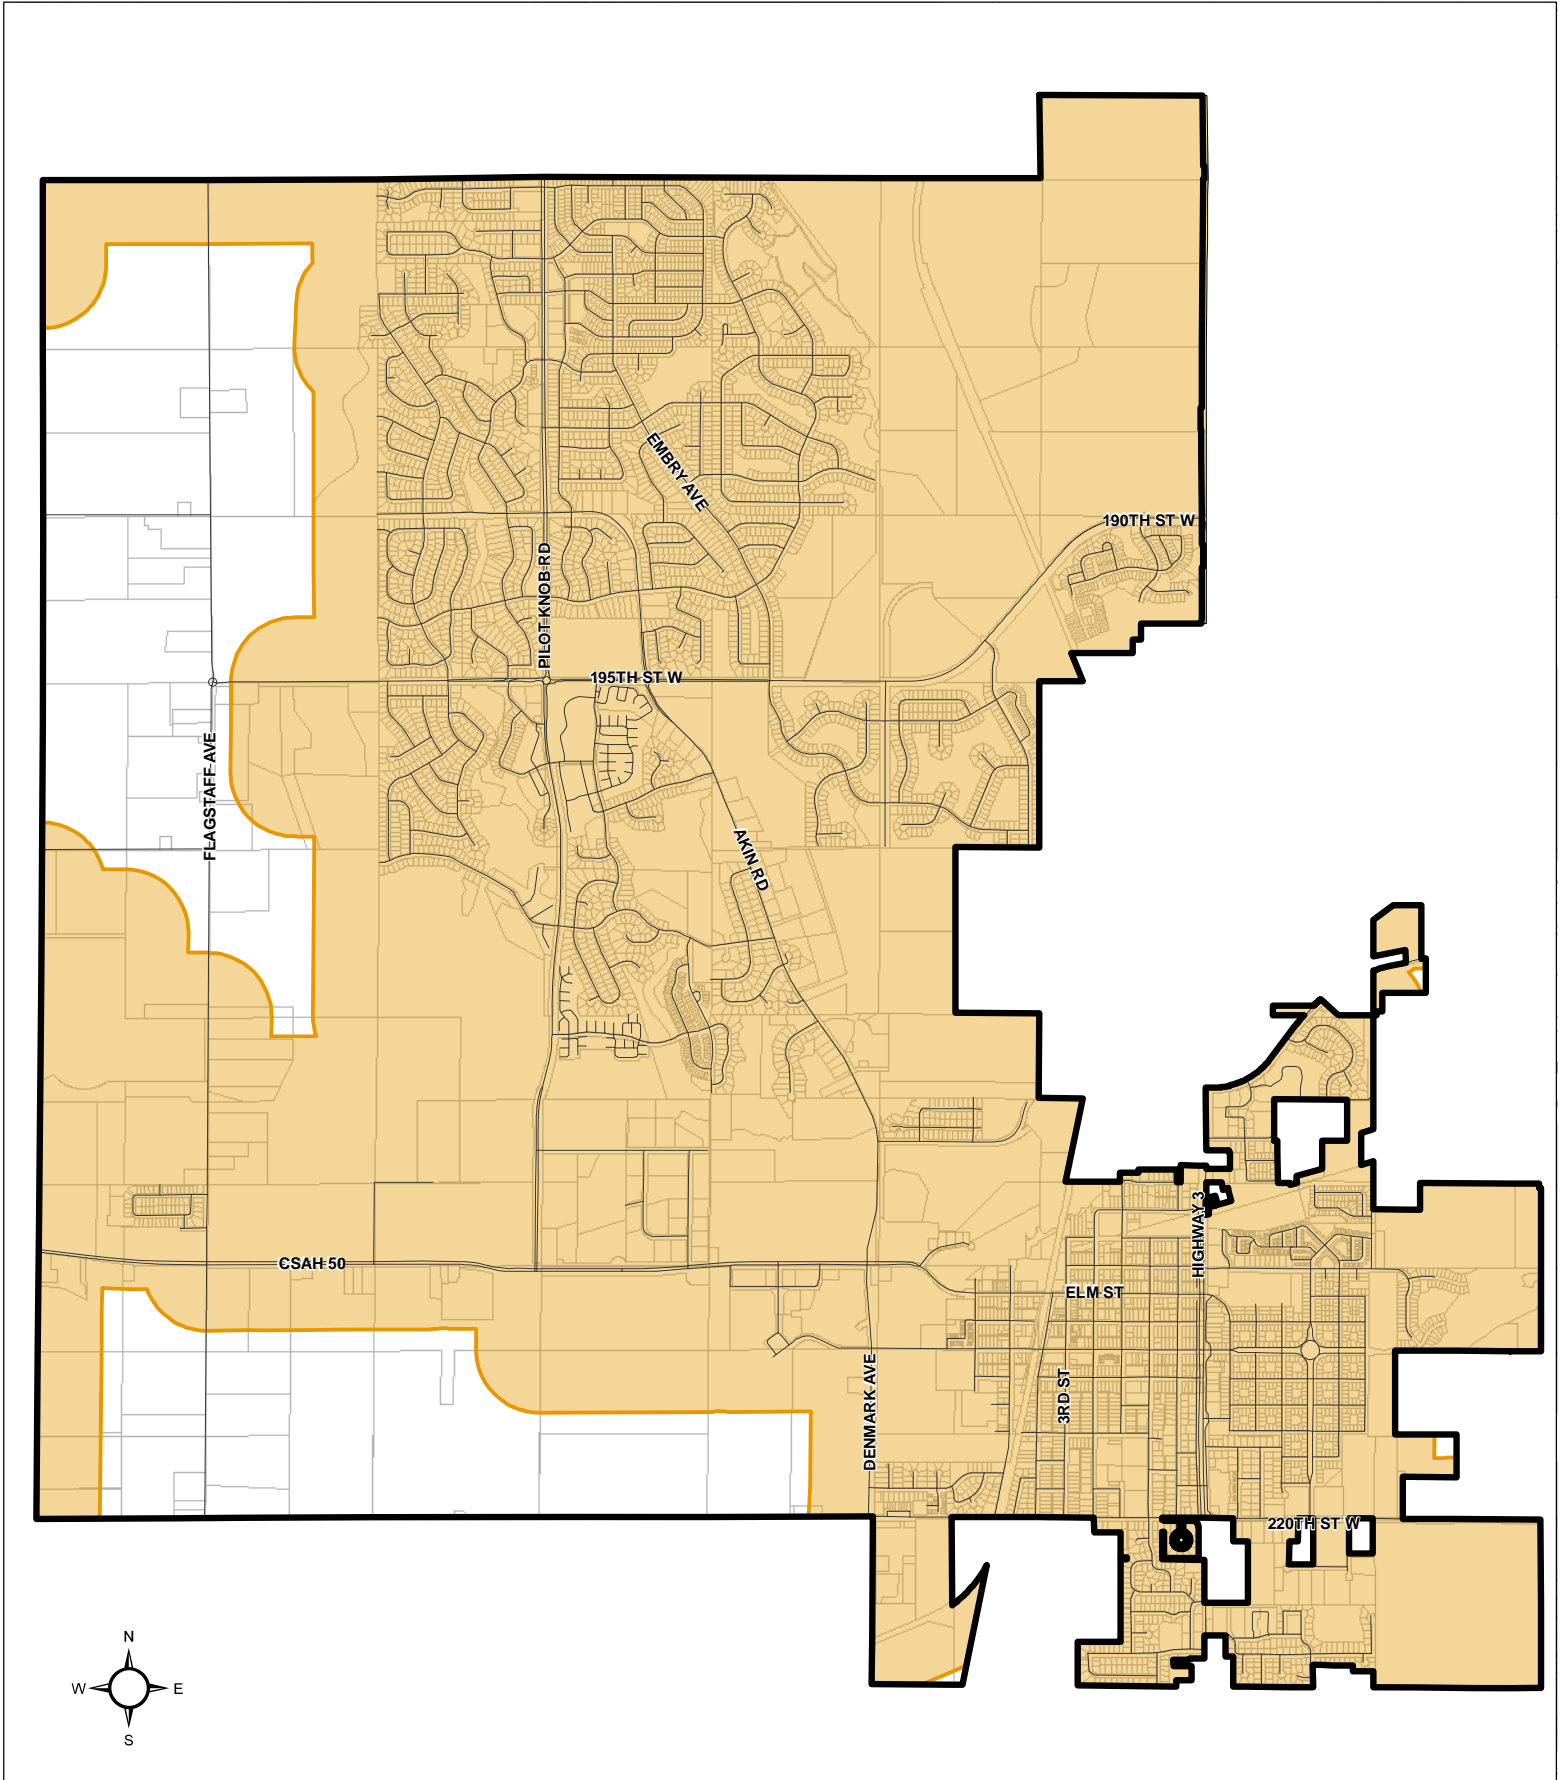

City of Farmington Hunting Map

Legend

 No Hunting Areas

0 2,000 4,000 Feet

The City of Farmington City Ordinances prohibit the discharge of firearms within 1,000' of the city's Urban Service Area. Areas marked in orange fall within those parameters.

Prepared for the Farmington Police Department by the Dakota County Office of GIS.

Map dated October 2020.